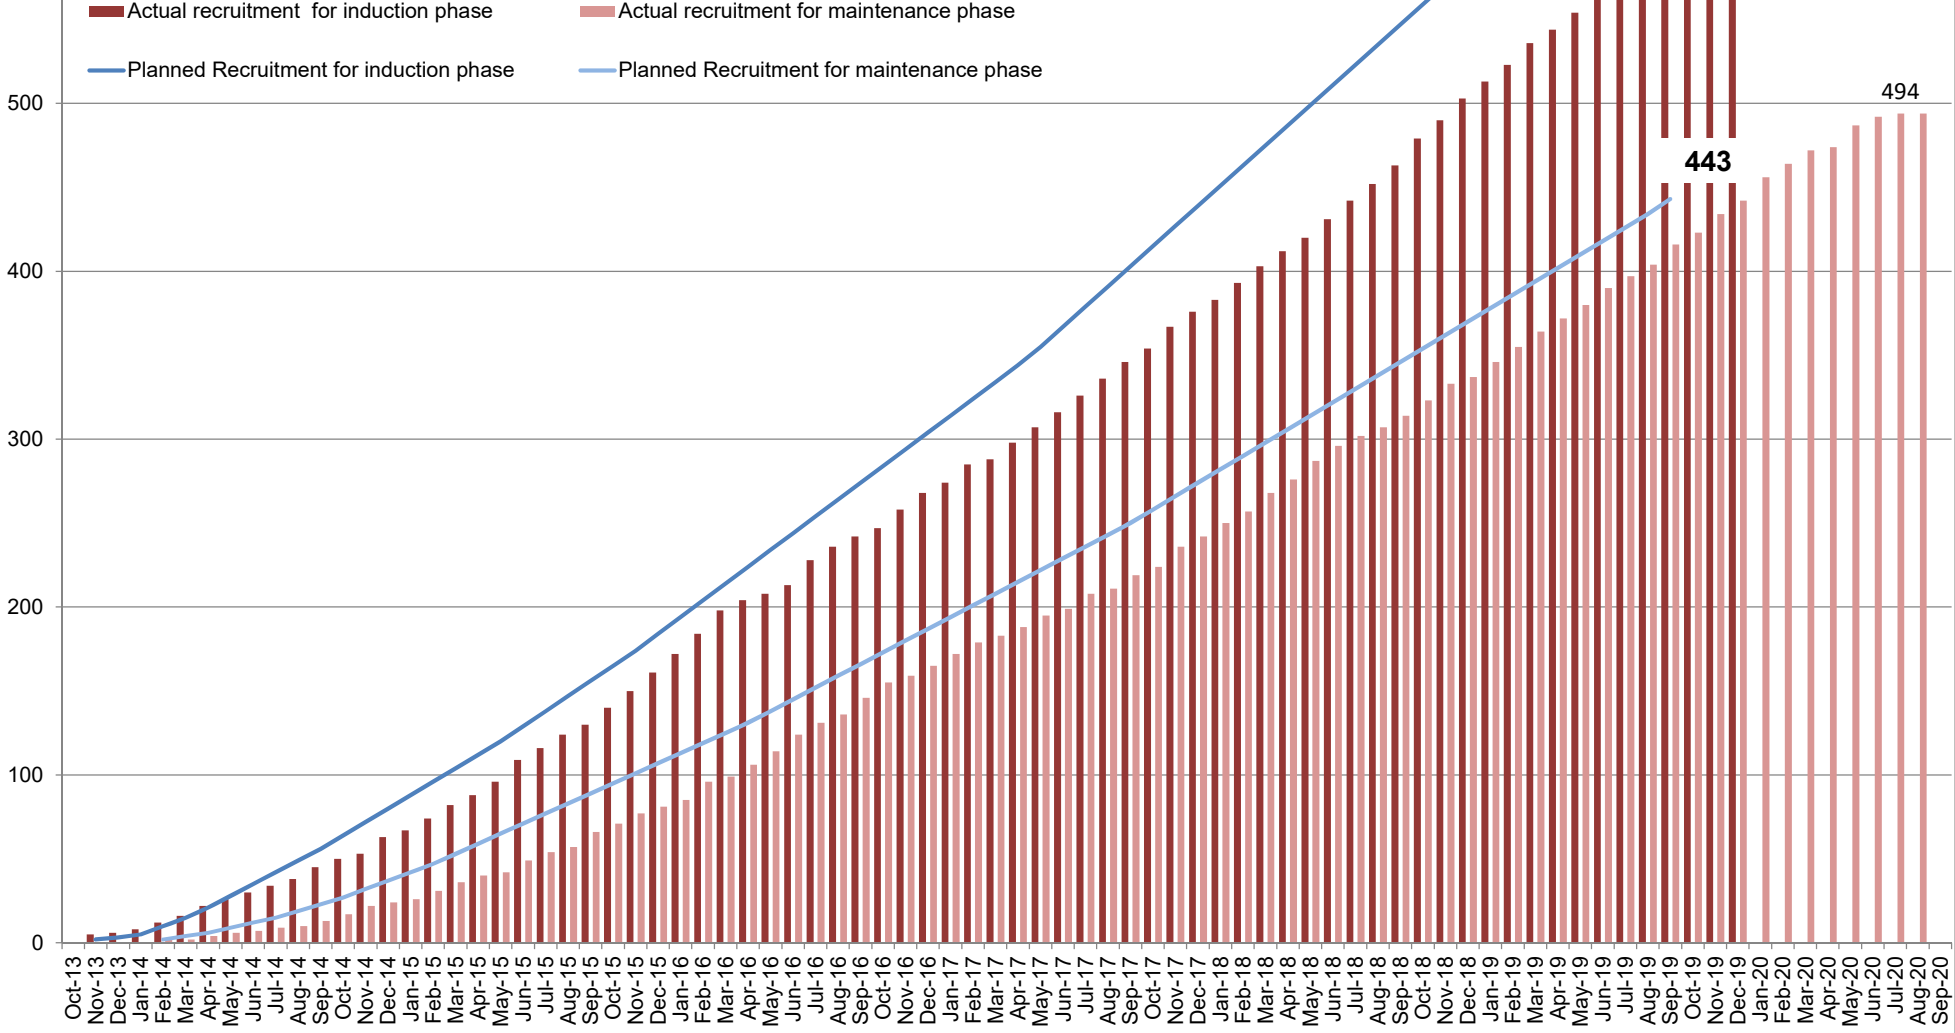

# MCL-R2 Elderly - Global Recruitment

633

620

443

494